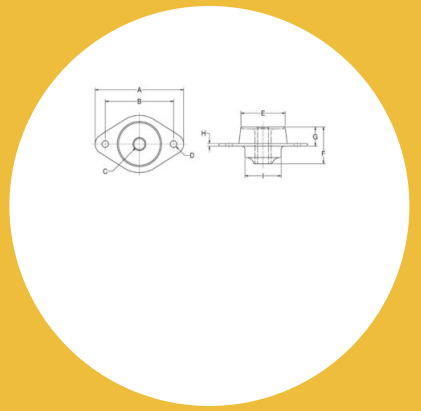

FCM-76-740 Safetied Tube Form Series

Item # FCM-76-740 Safetied Tube Form Series

Specifications

Manufacturer	RPM Mechanical Inc.
A (in)	6.26
A (mm)	158.8
Axial Static Deflection at Nominal Load (Imperial)	0.15
Axial Static Deflection at Nominal Load (Metric)	3.75
B (in)	5
B (mm)	127
C (in)	0.8
C (mm)	20.2
D (in)	0.54
D (mm)	13.5
E (in)	3.51
E (mm)	89