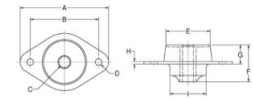

Item # FCM-76-740 Safetied Tube Form Series

Specifications (Continued)

F (in)	3
F (mm)	76.2
G (in)	1.36
G (mm)	34.5
I (in)	2.52
I (mm)	64
Max Radial Static Load Rating (lbs)	1631.42
Max Radial Static Load Rating (kg)	740