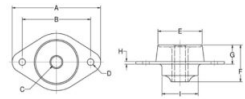

Item # FCM3-18 Safetied Tube Form Series

Specifications (Continued)

F (in)	1.26
F (mm)	31.8
G (in)	0.75
G (mm)	19
I (in)	1.63
I (mm)	41.4
Max Radial Static Load Rating (lbs)	39.69
Max Radial Static Load Rating (kg)	18