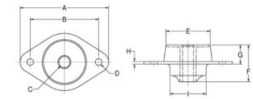

FCM3-18 Safetied Tube Form Series

Item # FCM3-18 Safetied Tube Form Series

Specifications

Manufacturer	RPM Mechanical Inc.
A (in)	3.75
A (mm)	95.2
Axial Static Deflection at Nominal Load (Imperial)	0.16
Axial Static Deflection at Nominal Load (Metric)	3.9
B (in)	3
B (mm)	76.2
C (in)	0.34
C (mm)	8.5
D (in)	0.35
D (mm)	8.7
E (in)	1.63
E (mm)	41.4