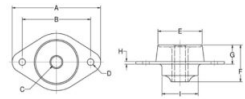

Item # FCM3-42 Safetied Tube Form Series

Specifications (Continued)

F (in)	1.26
F (mm)	31.8
G (in)	0.75
G (mm)	19
I (in)	1.63
I (mm)	41.4
Max Radial Static Load Rating (lbs)	92.6
Max Radial Static Load Rating (kg)	42