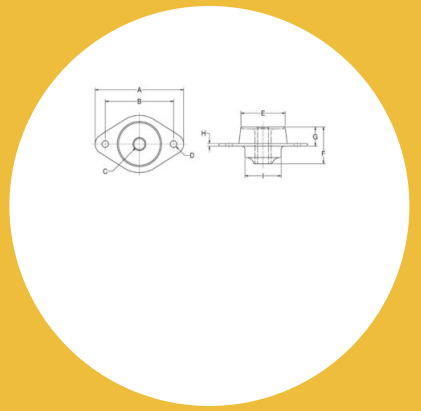

FCM3-42 Safetied Tube Form Series

Item # FCM3-42 Safetied Tube Form Series

Specifications

Manufacturer	RPM Mechanical Inc.
A (in)	3.75
A (mm)	95.2
Axial Static Deflection at Nominal Load (Imperial)	0.15
Axial Static Deflection at Nominal Load (Metric)	3.7
B (in)	3
B (mm)	76.2
C (in)	0.34
C (mm)	8.5
D (in)	0.35
D (mm)	8.7
E (in)	1.63
E (mm)	41.4