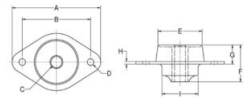

FCM44-100 Safetied Tube Form Series

Item # FCM44-100 Safetied Tube Form Series

Specifications

Manufacturer	RPM Mechanical Inc.
A (in)	4.5
A (mm)	114.3
Axial Static Deflection at Nominal Load (Imperial)	0.14
Axial Static Deflection at Nominal Load (Metric)	3.5
B (in)	3.54
B (mm)	89.9
C (in)	0.47
C (mm)	11.7
D (in)	0.41
D (mm)	10.3
E (in)	1.89
E (mm)	47.8