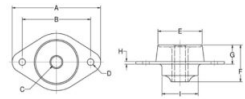

Item # FCM44-100 Safetied Tube Form Series

Specifications (Continued)

F (in)	1.75
F (mm)	44.4
G (in)	0.99
G (mm)	25.1
I (in)	2
I (mm)	50.8
Max Radial Static Load Rating (lbs)	220.47
Max Radial Static Load Rating (kg)	100