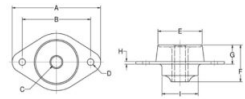

Item # FCM44-150 Safetied Tube Form Series

Specifications (Continued)

F (in)	1.75
F (mm)	44.4
G (in)	0.99
G (mm)	25.1
I (in)	2
I (mm)	50.8
Max Radial Static Load Rating (lbs)	330.7
Max Radial Static Load Rating (kg)	150