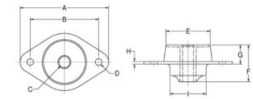

FCM44-150 Safetied Tube Form Series

Item # FCM44-150 Safetied Tube Form Series

Specifications

Manufacturer	RPM Mechanical Inc.
A (in)	4.5
A (mm)	114.3
Axial Static Deflection at Nominal Load (Imperial)	0.14
Axial Static Deflection at Nominal Load (Metric)	3.5
B (in)	3.54
B (mm)	89.9
C (in)	0.47
C (mm)	11.7
D (in)	0.41
D (mm)	10.3
E (in)	1.89
E (mm)	47.8