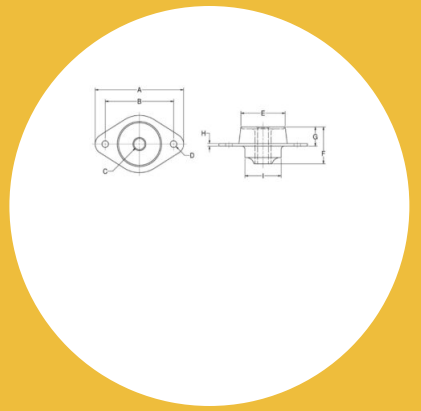

Item # FCM44-70 Safetied Tube Form Series

Specifications (Continued)

F (in)	1.75
F (mm)	44.4
G (in)	0.99
G (mm)	25.1
I (in)	2
I (mm)	50.8
Max Radial Static Load Rating (lbs)	154.33
Max Radial Static Load Rating (kg)	70