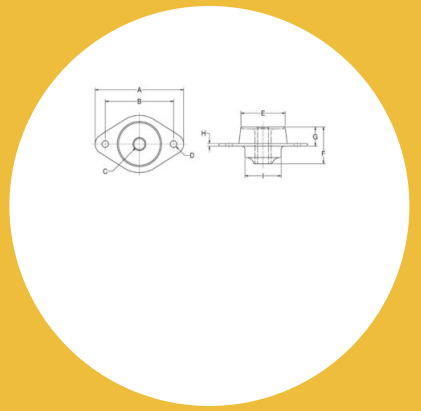

FCM44-70 Safetied Tube Form Series

Item # FCM44-70 Safetied Tube Form Series

Specifications

Manufacturer	RPM Mechanical Inc.
A (in)	4.5
A (mm)	114.3
Axial Static Deflection at Nominal Load (Imperial)	0.15
Axial Static Deflection at Nominal Load (Metric)	3.7
B (in)	3.54
B (mm)	89.9
C (in)	0.47
C (mm)	11.7
D (in)	0.41
D (mm)	10.3
E (in)	1.89
E (mm)	47.8