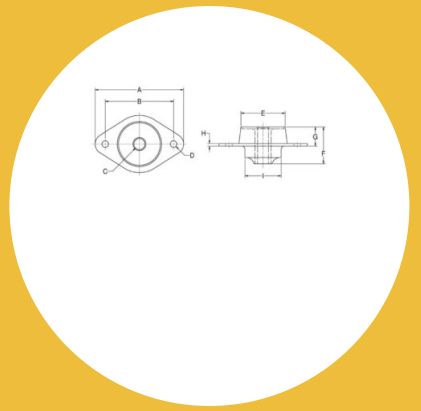

Item # FCM44-80 Safetied Tube Form Series

Specifications (Continued)

F (in)	1.75
F (mm)	44.4
G (in)	0.99
G (mm)	25.1
I (in)	2
I (mm)	50.8
Max Radial Static Load Rating (lbs)	176.37
Max Radial Static Load Rating (kg)	80