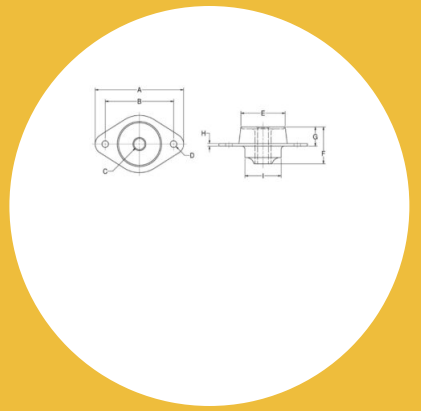

FCM44-80 Safetied Tube Form Series

Item # FCM44-80 Safetied Tube Form Series

Specifications

Manufacturer	RPM Mechanical Inc.
A (in)	4.5
A (mm)	114.3
Axial Static Deflection at Nominal Load (Imperial)	0.15
Axial Static Deflection at Nominal Load (Metric)	3.7
B (in)	3.54
B (mm)	89.9
C (in)	0.47
C (mm)	11.7
D (in)	0.41
D (mm)	10.3
E (in)	1.89
E (mm)	47.8