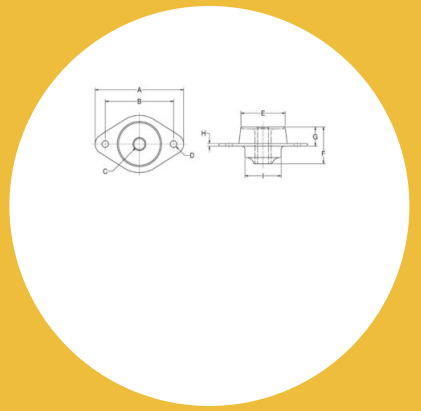

FCM51-120 Safetied Tube Form Series

Item # FCM51-120 Safetied Tube Form Series

Specifications

Manufacturer	RPM Mechanical Inc.
A (in)	4.75
A (mm)	120.6
Axial Static Deflection at Nominal Load (Imperial)	0.15
Axial Static Deflection at Nominal Load (Metric)	3.8
B (in)	3.75
B (mm)	95.2
C (in)	0.54
C (mm)	13.5
D (in)	0.41
D (mm)	10.3
E (in)	2
E (mm)	50.8