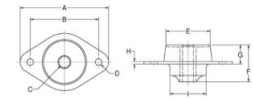

Item # FCM51-150 Safetied Tube Form Series

Specifications (Continued)

F (in)	2
F (mm)	50.8
G (in)	1.02
G (mm)	25.9
I (in)	2
I (mm)	50.8
Max Radial Static Load Rating (lbs)	330.7
Max Radial Static Load Rating (kg)	150