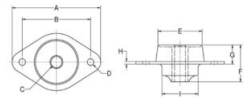

FCM51-150 Safetied Tube Form Series

Item # FCM51-150 Safetied Tube Form Series

Specifications

Manufacturer	RPM Mechanical Inc.
A (in)	4.75
A (mm)	120.6
Axial Static Deflection at Nominal Load (Imperial)	0.15
Axial Static Deflection at Nominal Load (Metric)	3.8
B (in)	3.75
B (mm)	95.2
C (in)	0.54
C (mm)	13.5
D (in)	0.41
D (mm)	10.3
E (in)	2
E (mm)	50.8