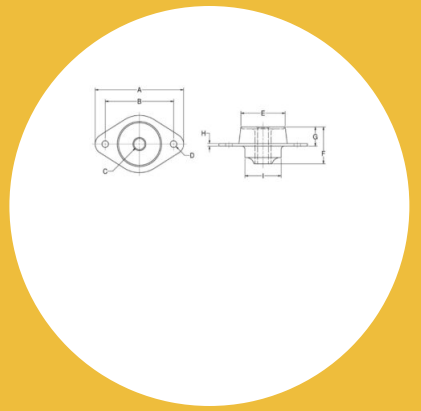

Item # FCM51-180 Safetied Tube Form Series

Specifications (Continued)

F (in)	2
F (mm)	50.8
G (in)	1.02
G (mm)	25.9
I (in)	2
I (mm)	50.8
Max Radial Static Load Rating (lbs)	396.84
Max Radial Static Load Rating (kg)	180