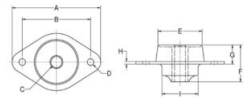

FCM51-180 Safetied Tube Form Series

Item # FCM51-180 Safetied Tube Form Series

Specifications

Manufacturer	RPM Mechanical Inc.
A (in)	4.75
A (mm)	120.6
Axial Static Deflection at Nominal Load (Imperial)	0.15
Axial Static Deflection at Nominal Load (Metric)	3.8
B (in)	3.75
B (mm)	95.2
C (in)	0.54
C (mm)	13.5
D (in)	0.41
D (mm)	10.3
E (in)	2
E (mm)	50.8