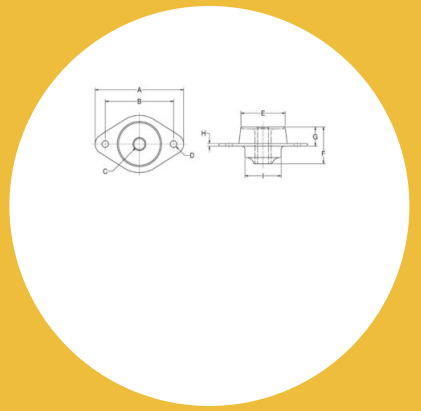

FCM51-260 Safetied Tube Form Series

Item # FCM51-260 Safetied Tube Form Series

Specifications

Manufacturer	RPM Mechanical Inc.
A (in)	4.75
A (mm)	120.6
Axial Static Deflection at Nominal Load (Imperial)	0.15
Axial Static Deflection at Nominal Load (Metric)	3.8
B (in)	3.75
B (mm)	95.2
C (in)	0.54
C (mm)	13.5
D (in)	0.41
D (mm)	10.3
E (in)	2
E (mm)	50.8