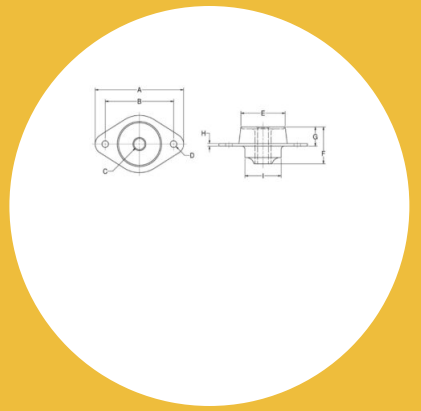

Item # FCM51-260 Safetied Tube Form Series

Specifications (Continued)

F (in)	2
F (mm)	50.8
G (in)	1.02
G (mm)	25.9
I (in)	2
I (mm)	50.8
Max Radial Static Load Rating (lbs)	573.21
Max Radial Static Load Rating (kg)	260