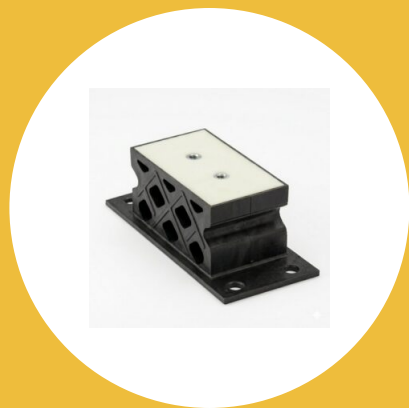

J-5984-11 Lattice Mount

Item # J-5984-11 Lattice Mount

Manufacturer: Lord Corporation

Specifications

A (in)	9.75
B (in)	8.12
C (in)	5.5
E (in)	4.5
F (in)	2.06
F (mm)	52.3
G (in)	3.38
G (mm)	85.9
J (in)	0.76
J (mm)	19.3
Manufacturer	Parker LORD
Max Axial Deflection (in)	0.62
Max Axial Deflection (Metric)	15.7

[Request for Quote](#)

[Contact Us](#)

USA
4392 Broadway
Depew, NY 14043

Canada
2290 Industrial Street
Burlington, Ontario
L7P 1A1

☎ 888.842.5668

☎ 905.335.5523

✉ info@rpmrubberparts.com

J-5984-11 Lattice Mount

Item # J-5984-11 Lattice Mount

Manufacturer: Lord Corporation

Specifications (Continued)

Max Axial Load Rating (lbs)	425
Max Axial Load Rating (Metric)	1890
Types	I
Weight (lbs/ft)	5.8
Weight (Metric)	2.6