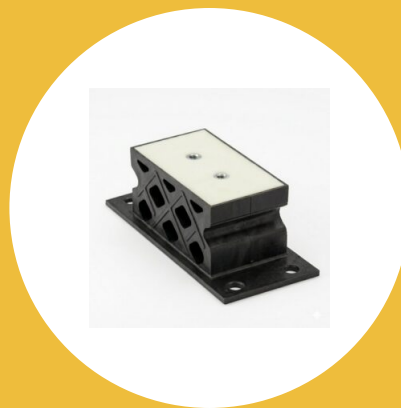

J-5984-11 Lattice Mount

Item # J-5984-11 Lattice Mount

Manufacturer: Lord Corporation

Specifications

A (in)	9.75
B (in)	8.12
C (in)	5.5
E (in)	4.5
F (in)	2.06
F (mm)	52.3
G (in)	3.38
G (mm)	85.9
J (in)	0.76
J (mm)	19.3
Manufacturer	Parker LORD
Max Axial Deflection (in)	0.62
Max Axial Deflection (Metric)	15.7

Item # J-5984-11 Lattice Mount

Manufacturer: Lord Corporation

Specifications (Continued)

Max Axial Load Rating (lbs)	425
Max Axial Load Rating (Metric)	1890
Types	I
Weight (lbs/ft)	5.8
Weight (Metric)	2.6