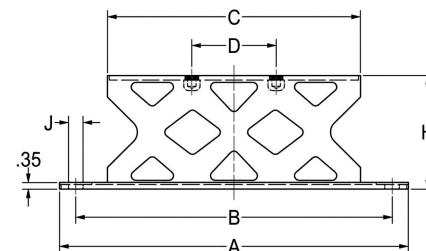

J-5984-11 Lattice Mount

Item # J-5984-11 Lattice Mount

Manufacturer: Lord Corporation

Specifications

A (in)	9.75
B (in)	8.12
C (in)	5.5
E (in)	4.5
F (in)	2.06
F (mm)	52.3
G (in)	3.38
G (mm)	85.9
J (in)	0.76
J (mm)	19.3
Manufacturer	Parker LORD
Max Axial Deflection (in)	0.62
Max Axial Deflection (Metric)	15.7

Item # J-5984-11 Lattice Mount

Manufacturer: Lord Corporation

Specifications (Continued)

Max Axial Load Rating (lbs)	425
Max Axial Load Rating (Metric)	1890
Types	I
Weight (lbs/ft)	5.8
Weight (Metric)	2.6