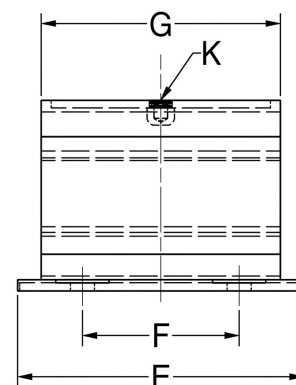

J-5984-11 Lattice Mount

Item # J-5984-11 Lattice Mount

Manufacturer: Lord Corporation

Specifications

A (in)	9.75
B (in)	8.12
C (in)	5.5
E (in)	4.5
F (in)	2.06
F (mm)	52.3
G (in)	3.38
G (mm)	85.9
J (in)	0.76
J (mm)	19.3
Manufacturer	Parker LORD
Max Axial Deflection (in)	0.62
Max Axial Deflection (Metric)	15.7

Item # J-5984-11 Lattice Mount

Manufacturer: Lord Corporation

Specifications (Continued)

Max Axial Load Rating (lbs)	425
Max Axial Load Rating (Metric)	1890
Types	I
Weight (lbs/ft)	5.8
Weight (Metric)	2.6