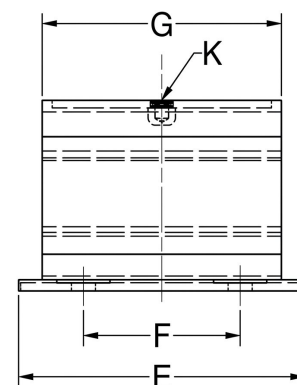

J-5984-11 Lattice Mount

Item # J-5984-11 Lattice Mount

Manufacturer: Lord Corporation

Specifications

A (in)	9.75
B (in)	8.12
C (in)	5.5
E (in)	4.5
F (in)	2.06
F (mm)	52.3
G (in)	3.38
G (mm)	85.9
J (in)	0.76
J (mm)	19.3
Manufacturer	Parker LORD
Max Axial Deflection (in)	0.62
Max Axial Deflection (Metric)	15.7

Item # J-5984-11 Lattice Mount

Manufacturer: Lord Corporation

Specifications (Continued)

Max Axial Load Rating (lbs)	425
Max Axial Load Rating (Metric)	1890
Types	I
Weight (lbs/ft)	5.8
Weight (Metric)	2.6