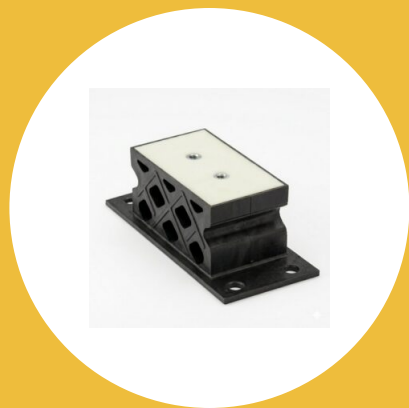

J-5984-20 Lattice Mount

Item # J-5984-20 Lattice Mount
 Manufacturer: Lord Corporation

Specifications

A (in)	9.75
B (in)	8.12
C (in)	5.5
E (in)	4.5
F (in)	2.06
F (mm)	52.3
G (in)	3.38
G (mm)	85.9
J (in)	0.76
J (mm)	19.3
Manufacturer	Parker LORD
Max Axial Deflection (in)	0.62
Max Axial Deflection (Metric)	15.7

[Request for Quote](#)

[Contact Us](#)

USA
 4392 Broadway
 Depew, NY 14043

Canada
 2290 Industrial Street
 Burlington, Ontario
 L7P 1A1

888.842.5668
 905.335.5523
 info@rpmrubberparts.com

J-5984-20 Lattice Mount

Item # J-5984-20 Lattice Mount

Manufacturer: Lord Corporation

Specifications (Continued)

Max Axial Load Rating (lbs)	640
Max Axial Load Rating (Metric)	2847
Types	I
Weight (lbs/ft)	5.8
Weight (Metric)	2.6