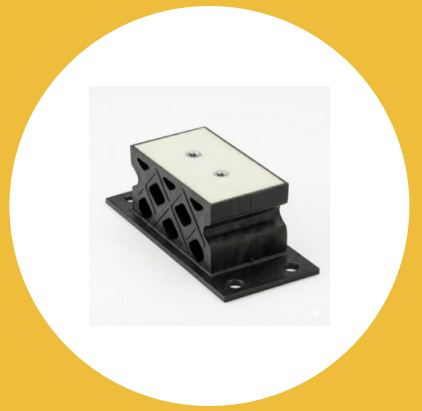

J-5984-20 Lattice Mount

Item # J-5984-20 Lattice Mount
 Manufacturer: Lord Corporation

Specifications

A (in)	9.75
B (in)	8.12
C (in)	5.5
E (in)	4.5
F (in)	2.06
F (mm)	52.3
G (in)	3.38
G (mm)	85.9
J (in)	0.76
J (mm)	19.3
Manufacturer	Parker LORD
Max Axial Deflection (in)	0.62
Max Axial Deflection (Metric)	15.7

[Request for Quote](#)

[Contact Us](#)

USA
 4392 Broadway
 Depew, NY 14043

Canada
 2290 Industrial Street
 Burlington, Ontario
 L7P 1A1

888.842.5668
 905.335.5523
 info@rpmrubberparts.com

J-5984-20 Lattice Mount

Item # J-5984-20 Lattice Mount

Manufacturer: Lord Corporation

Specifications (Continued)

Max Axial Load Rating (lbs)	640
Max Axial Load Rating (Metric)	2847
Types	I
Weight (lbs/ft)	5.8
Weight (Metric)	2.6