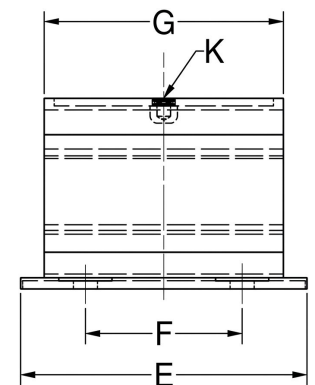

J-5984-20 Lattice Mount

Item # J-5984-20 Lattice Mount
 Manufacturer: Lord Corporation

Specifications

A (in)	9.75
B (in)	8.12
C (in)	5.5
E (in)	4.5
F (in)	2.06
F (mm)	52.3
G (in)	3.38
G (mm)	85.9
J (in)	0.76
J (mm)	19.3
Manufacturer	Parker LORD
Max Axial Deflection (in)	0.62
Max Axial Deflection (Metric)	15.7

Item # J-5984-20 Lattice Mount

Manufacturer: Lord Corporation

Specifications (Continued)

Max Axial Load Rating (lbs)	640
Max Axial Load Rating (Metric)	2847
Types	I
Weight (lbs/ft)	5.8
Weight (Metric)	2.6