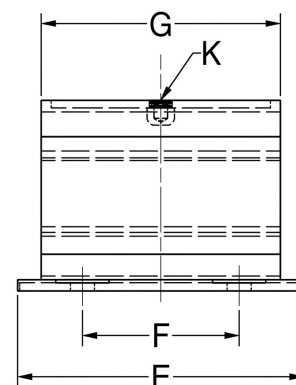

J-5984-20 Lattice Mount

Item # J-5984-20 Lattice Mount
 Manufacturer: Lord Corporation

Specifications

A (in)	9.75
B (in)	8.12
C (in)	5.5
E (in)	4.5
F (in)	2.06
F (mm)	52.3
G (in)	3.38
G (mm)	85.9
J (in)	0.76
J (mm)	19.3
Manufacturer	Parker LORD
Max Axial Deflection (in)	0.62
Max Axial Deflection (Metric)	15.7

Item # J-5984-20 Lattice Mount

Manufacturer: Lord Corporation

Specifications (Continued)

Max Axial Load Rating (lbs)	640
Max Axial Load Rating (Metric)	2847
Types	I
Weight (lbs/ft)	5.8
Weight (Metric)	2.6