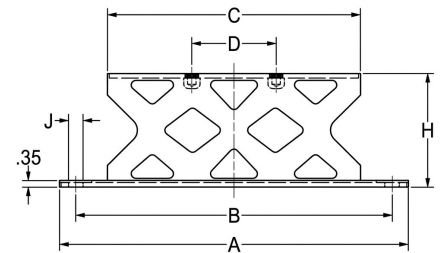

J-5984-20 Lattice Mount

Item # J-5984-20 Lattice Mount
 Manufacturer: Lord Corporation

Specifications

A (in)	9.75
B (in)	8.12
C (in)	5.5
E (in)	4.5
F (in)	2.06
F (mm)	52.3
G (in)	3.38
G (mm)	85.9
J (in)	0.76
J (mm)	19.3
Manufacturer	Parker LORD
Max Axial Deflection (in)	0.62
Max Axial Deflection (Metric)	15.7

Item # J-5984-20 Lattice Mount

Manufacturer: Lord Corporation

Specifications (Continued)

Max Axial Load Rating (lbs)	640
Max Axial Load Rating (Metric)	2847
Types	I
Weight (lbs/ft)	5.8
Weight (Metric)	2.6