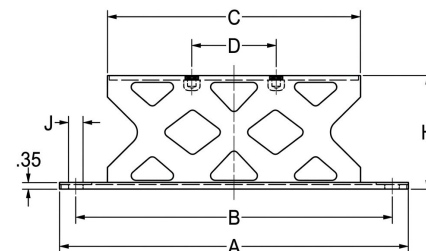

J-5984-20 Lattice Mount

Item # J-5984-20 Lattice Mount
 Manufacturer: Lord Corporation

Specifications

A (in)	9.75
B (in)	8.12
C (in)	5.5
E (in)	4.5
F (in)	2.06
F (mm)	52.3
G (in)	3.38
G (mm)	85.9
J (in)	0.76
J (mm)	19.3
Manufacturer	Parker LORD
Max Axial Deflection (in)	0.62
Max Axial Deflection (Metric)	15.7

Item # J-5984-20 Lattice Mount

Manufacturer: Lord Corporation

Specifications (Continued)

Max Axial Load Rating (lbs)	640
Max Axial Load Rating (Metric)	2847
Types	I
Weight (lbs/ft)	5.8
Weight (Metric)	2.6