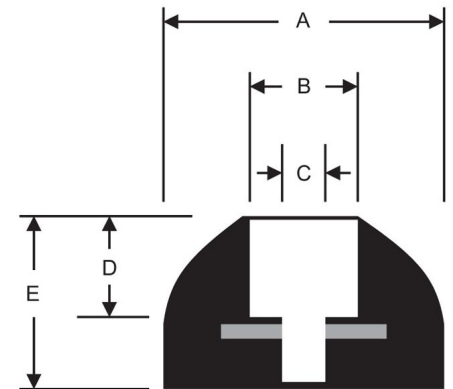

RBW-1000-05 Rounded Top Recessed Bumpers

Item # RBW-1000-05 Rounded Top Recessed Bumpers

Specifications

Bore Diameter C	3/16
Outside Diameter A (in)	1
Recess Depth D (in)	3/16
Recess Diameter B (in)	3/8
Total Height E (in)	7/16