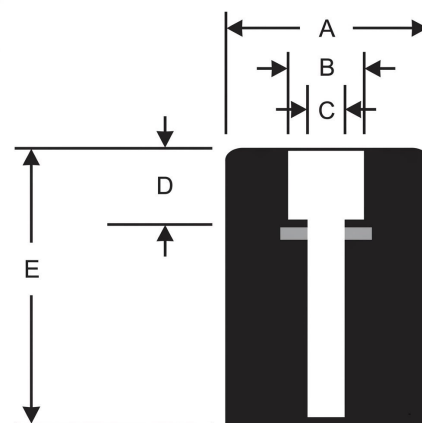

# RBW-1250-02 Flat Top Recessed Bumpers

Item # RBW-1250-02 Flat Top Recessed Bumpers

## Specifications

Bore Diameter C	1/4
Outside Diameter A (in)	1 1/4
Recess Depth D (in)	3/4
Recess Diameter B (in)	3/8
Total Height E (in)	1 1/4

[Request for Quote](#)

[Contact Us](#)

 **USA**  
4392 Broadway  
Depew, NY 14043