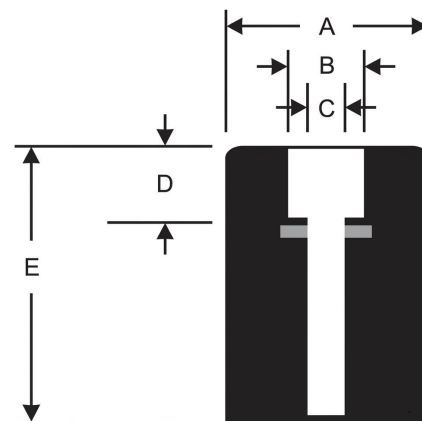

# RBW-1500-04 Flat Top Recessed Bumpers

Item # RBW-1500-04 Flat Top Recessed Bumpers

## Specifications

Bore Diameter C	1/4
Outside Diameter A (in)	1 1/2
Recess Depth D (in)	3/8
Recess Diameter B (in)	3/4
Total Height E (in)	3/4

[Request for Quote](#)

[Contact Us](#)

 **USA**  
4392 Broadway  
Depew, NY 14043