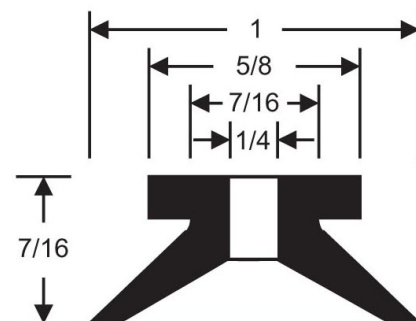

SC-1000-02 Suction Cups

Item # SC-1000-02 Suction Cups

Manufacturer: RPM Mechanical, Inc.

Specifications

Color	Beige
Durometer	30
Height (in)	7/16
Manufacturer	RPM Mechanical Inc.
Width (in)	1

[Request for Quote](#)