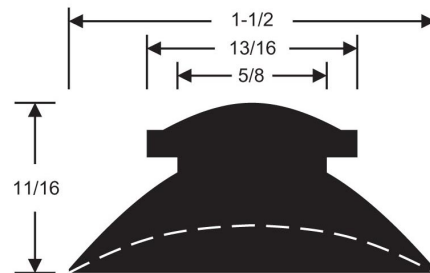

SC-1500-02 Suction Cups

Item # SC-1500-02 Suction Cups

Manufacturer: RPM Mechanical, Inc.

Specifications

Height (in)	11/16
Manufacturer	RPM Mechanical Inc.
Width (in)	1 1/2

[Request for Quote](#)

[Contact Us](#)