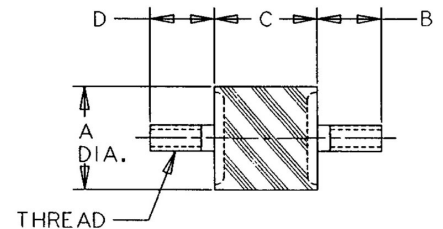

SMB006-0400-9 Sandwich Mounts Metric Thread Type 1

Item # SMB006-0400-9 Sandwich Mounts Metric Thread Type 1
 Manufacturer: LORD Corporation

Specifications

A (in)	0.62
B (in)	1/2
C (in)	0.62
Compression Spring Rate Kc (Imperial)	700
Compression Spring Rate Kc (Metric)	123
Compression Static Load (lbs)	60
Compression Static Load (Metric)	267
D (in)	0.5
Durometer	59
Elastomer	Oil Resistant Elastomer - Neoprene
Grade per SAE J429	4.6
Manufacturer	Parker LORD
Shear Spring Rate Ks (lbs/in)	140

SMB006-0400-9 Sandwich Mounts Metric Thread Type 1

Item # SMB006-0400-9 Sandwich Mounts Metric Thread Type 1
Manufacturer: LORD Corporation

Specifications (Continued)

Shear Spring Rate Ks (Metric)	25
Shear Static Load (lbs)	9
Shear Static Load (Metric)	40
Thread Size	M6
Thread Type	Metric
Types	1