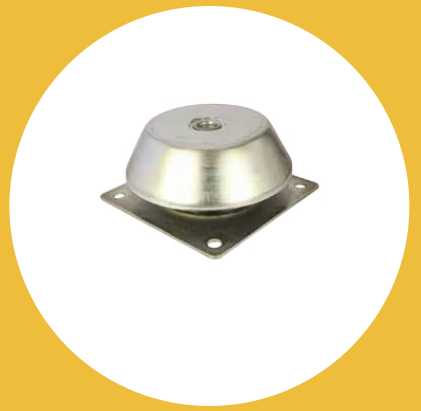

SVFM-150-1-M16 Square Flanged Mount

Item # SVFM-150-1-M16 Square Flanged Mount

Specifications

A (mm)	150
B (mm)	50
CF (Metric)	132
F (mm)	14.5
L (mm)	170
P (mm)	M16
S (mm)	4
Max Load (kg)	800

[Request for Quote](#)