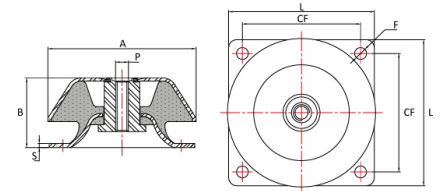

SVFM-150-1-M16 Square Flanged Mount

Item # SVFM-150-1-M16 Square Flanged Mount

Specifications

A (mm)	150
B (mm)	50
CF (Metric)	132
F (mm)	14.5
L (mm)	170
P (mm)	M16
S (mm)	4
Max Load (kg)	800

[Request for Quote](#)