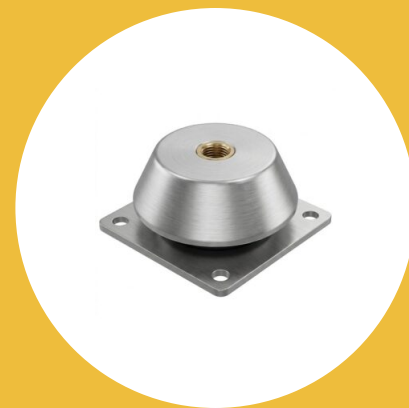

SVFM-150HD-1-M16 Square Flanged Mount

Item # SVFM-150HD-1-M16 Square Flanged Mount

Specifications

A (mm)	150
B (mm)	54
CF (Metric)	132
F (mm)	14.5
L (mm)	170
P (mm)	M16
S (mm)	4
Max Load (kg)	450

[Request for Quote](#)