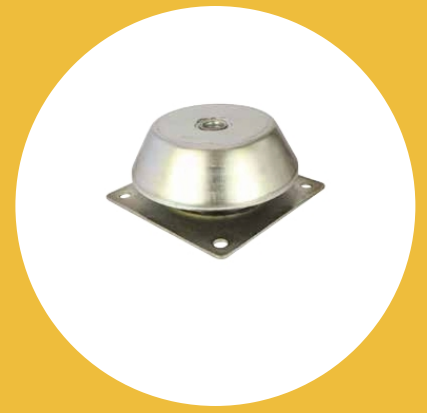

SVFM-150HD-1-M16 Square Flanged Mount

Item # SVFM-150HD-1-M16 Square Flanged Mount

Specifications

A (mm)	150
B (mm)	54
CF (Metric)	132
F (mm)	14.5
L (mm)	170
P (mm)	M16
S (mm)	4
Max Load (kg)	450

[Request for Quote](#)