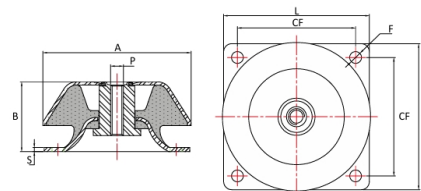

SVFM-150HD-1-M16 Square Flanged Mount

Item # SVFM-150HD-1-M16 Square Flanged Mount

Specifications

A (mm)	150
B (mm)	54
CF (Metric)	132
F (mm)	14.5
L (mm)	170
P (mm)	M16
S (mm)	4
Max Load (kg)	450

[Request for Quote](#)