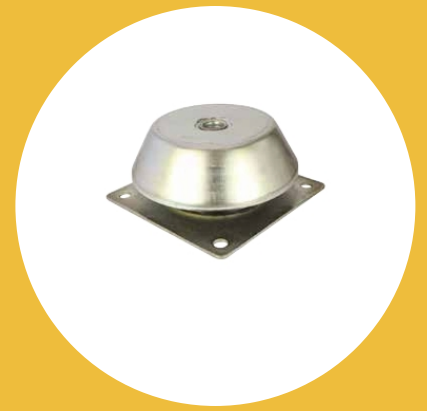

SVFM-150HD-3-M16 Square Flanged Mount

Item # SVFM-150HD-3-M16 Square Flanged Mount

Specifications

A (mm)	150
B (mm)	54
CF (Metric)	132
F (mm)	14.5
L (mm)	170
P (mm)	M16
S (mm)	4
Max Load (kg)	900

[Request for Quote](#)