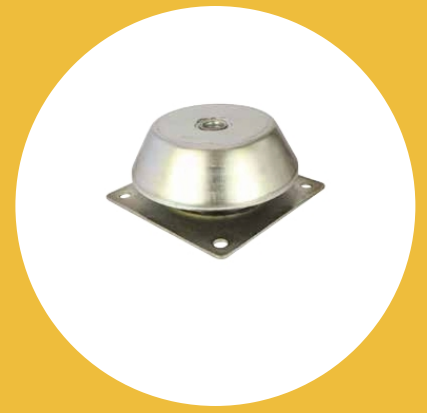

SVFM-220HD-45-M24 Square Flanged Mount

Item # SVFM-220HD-45-M24 Square Flanged Mount

Specifications

A (mm)	220
B (mm)	105
CF (Metric)	180
F (mm)	17.5
L (mm)	220
P (mm)	M24
S (mm)	6
Max Load (kg)	1500

[Request for Quote](#)