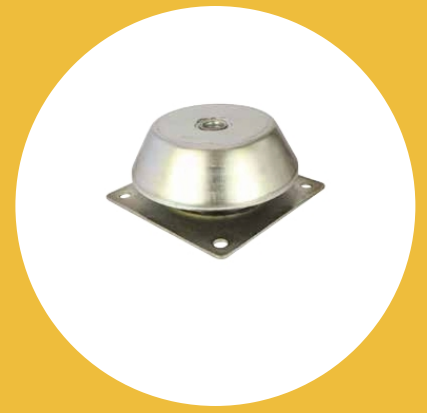

# SVFM-220HD-60-M24 Square Flanged Mount

Item # SVFM-220HD-60-M24 Square Flanged Mount

## Specifications

A (mm)	220
B (mm)	105
CF (Metric)	180
F (mm)	17.5
L (mm)	220
P (mm)	M24
S (mm)	6
Max Load (kg)	3000

[Request for Quote](#)

[Contact Us](#)

**USA**  
4392 Broadway  
Depew, NY 14043

**Canada**  
2290 Industrial Street  
Burlington, Ontario  
L7P 1A1