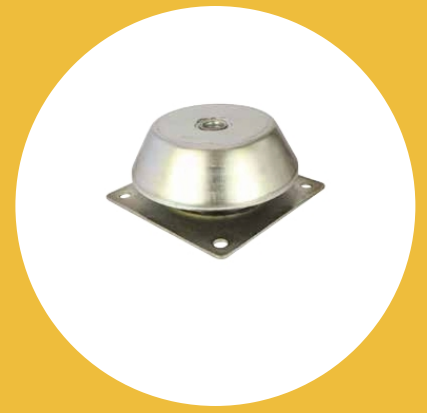

SVFM-220HD-70-M24 Square Flanged Mount

Item # SVFM-220HD-70-M24 Square Flanged Mount

Specifications

A (mm)	220
B (mm)	105
CF (Metric)	180
F (mm)	17.5
L (mm)	220
P (mm)	M24
S (mm)	6
Max Load (kg)	4000

[Request for Quote](#)