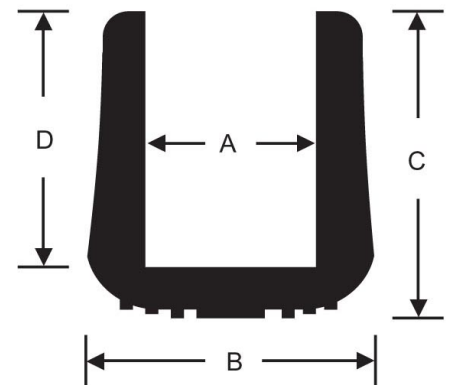

TIP-16C Crutch Stool And Furniture Tips

Item # TIP-16C Crutch Stool And Furniture Tips
Manufacturer: RPM Mechanical, Inc.

Specifications

Color	Black
Durometer	60
Inside Diameter A (in)	1/2
Inside Height D (in)	29/32
Manufacturer	RPM Mechanical Inc.
Outside Diameter B (in)	27/32
Product Type	Tips
To Fit (in)	1/2
Total Height (C) (in)	1 3/16