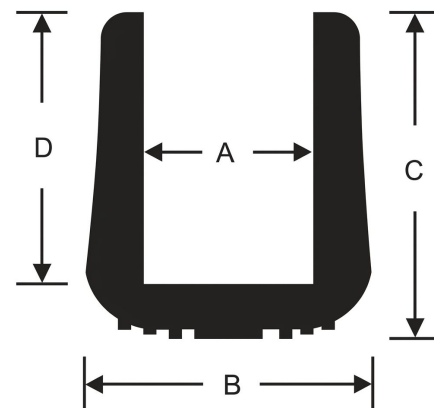

TIP-16C Crutch Stool And Furniture Tips

Item # TIP-16C Crutch Stool And Furniture Tips
Manufacturer: RPM Mechanical, Inc.

Specifications

Color	Black
Durometer	60
Inside Diameter A (in)	1/2
Inside Height D (in)	29/32
Manufacturer	RPM Mechanical Inc.
Outside Diameter B (in)	27/32
Product Type	Tips
To Fit (in)	1/2
Total Height (C) (in)	1 3/16