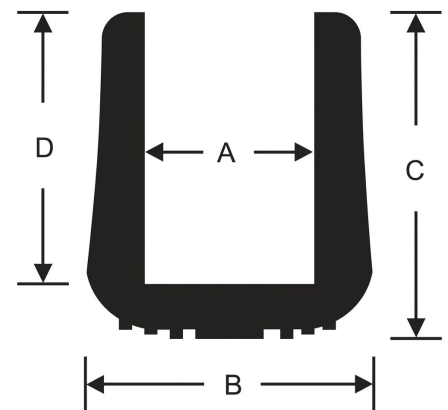

# TIP-17C Crutch Stool And Furniture Tips

Item # TIP-17C Crutch Stool And Furniture Tips  
Manufacturer: RPM Mechanical, Inc.

## Specifications

Color	Black
Durometer	60
Inside Diameter A (in)	19/32
Inside Height D (in)	1
Manufacturer	RPM Mechanical Inc.
Outside Diameter B (in)	1 5/32
Product Type	Tips
To Fit (in)	5/8
Total Height (C) (in)	1 9/32