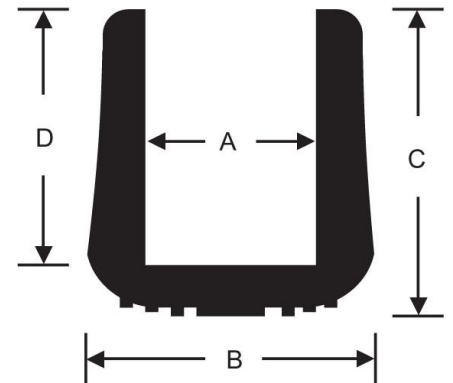

TIP-17C Crutch Stool And Furniture Tips

Item # TIP-17C Crutch Stool And Furniture Tips

Manufacturer: RPM Mechanical, Inc.

Specifications

Color	Black
Durometer	60
Inside Diameter A (in)	19/32
Inside Height D (in)	1
Manufacturer	RPM Mechanical Inc.
Outside Diameter B (in)	1 5/32
Product Type	Tips
To Fit (in)	5/8
Total Height (C) (in)	1 9/32