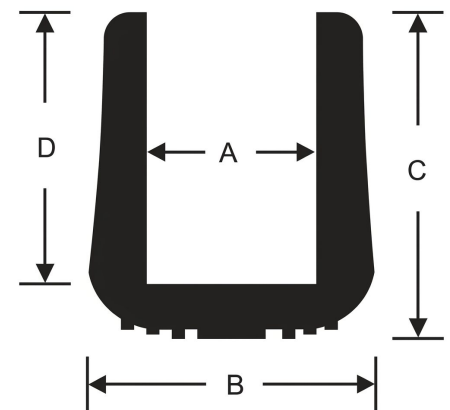

# TIP-18C Crutch Stool And Furniture Tips

Item # TIP-18C Crutch Stool And Furniture Tips  
Manufacturer: RPM Mechanical, Inc.

## Specifications

Color	Black
Durometer	60
Inside Diameter A (in)	23/32
Inside Height D (in)	1 1/16
Manufacturer	RPM Mechanical Inc.
Outside Diameter B (in)	1 5/16
Product Type	Tips
To Fit (in)	3/4
Total Height (C) (in)	1 3/8