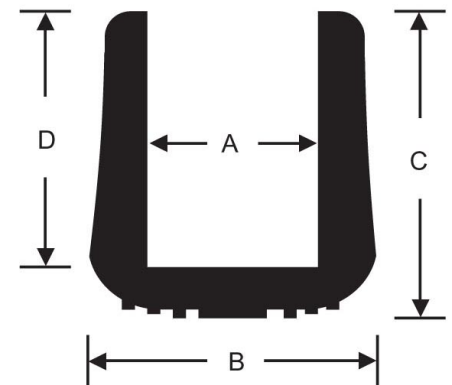

# TIP-18C Crutch Stool And Furniture Tips

Item # TIP-18C Crutch Stool And Furniture Tips  
Manufacturer: RPM Mechanical, Inc.

## Specifications

Color	Black
Durometer	60
Inside Diameter A (in)	23/32
Inside Height D (in)	1 1/16
Manufacturer	RPM Mechanical Inc.
Outside Diameter B (in)	1 5/16
Product Type	Tips
To Fit (in)	3/4
Total Height (C) (in)	1 3/8