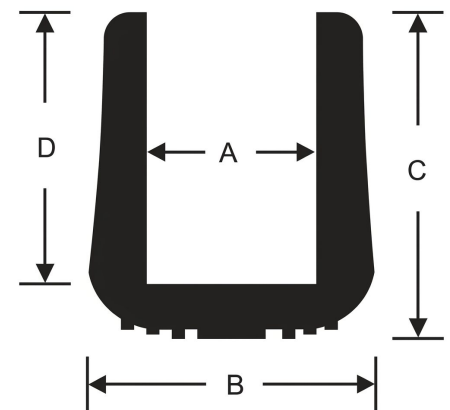

TIP-19C Crutch Stool And Furniture Tips

Item # TIP-19C Crutch Stool And Furniture Tips
Manufacturer: RPM Mechanical, Inc.

Specifications

Color	Black
Durometer	60
Inside Diameter A (in)	13/16
Inside Height D (in)	1 1/8
Manufacturer	RPM Mechanical Inc.
Outside Diameter B (in)	1 13/32
Product Type	Tips
To Fit (in)	7/8
Total Height (C) (in)	1 1/2