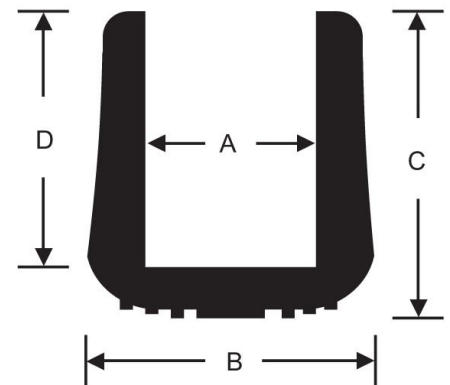

TIP-19C Crutch Stool And Furniture Tips

Item # TIP-19C Crutch Stool And Furniture Tips
Manufacturer: RPM Mechanical, Inc.

Specifications

Color	Black
Durometer	60
Inside Diameter A (in)	13/16
Inside Height D (in)	1 1/8
Manufacturer	RPM Mechanical Inc.
Outside Diameter B (in)	1 13/32
Product Type	Tips
To Fit (in)	7/8
Total Height (C) (in)	1 1/2