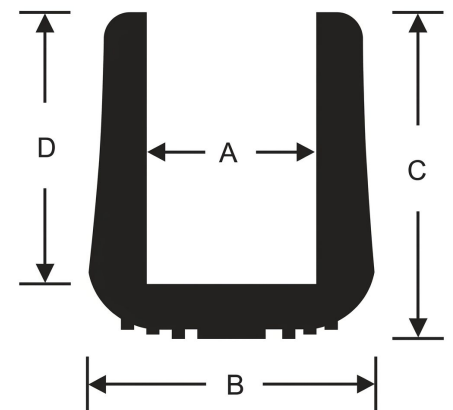

TIP-20C Crutch Stool And Furniture Tips

Item # TIP-20C Crutch Stool And Furniture Tips
Manufacturer: RPM Mechanical, Inc.

Specifications

Color	Black
Durometer	60
Inside Diameter A (in)	31/32
Inside Height D (in)	1 1/4
Manufacturer	RPM Mechanical Inc.
Outside Diameter B (in)	1 7/16
Product Type	Tips
To Fit (in)	1
Total Height (C) (in)	1 9/16