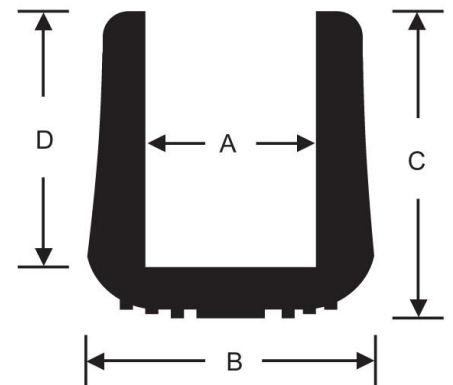

TIP-20C Crutch Stool And Furniture Tips

Item # TIP-20C Crutch Stool And Furniture Tips
Manufacturer: RPM Mechanical, Inc.

Specifications

Color	Black
Durometer	60
Inside Diameter A (in)	31/32
Inside Height D (in)	1 1/4
Manufacturer	RPM Mechanical Inc.
Outside Diameter B (in)	1 7/16
Product Type	Tips
To Fit (in)	1
Total Height (C) (in)	1 9/16