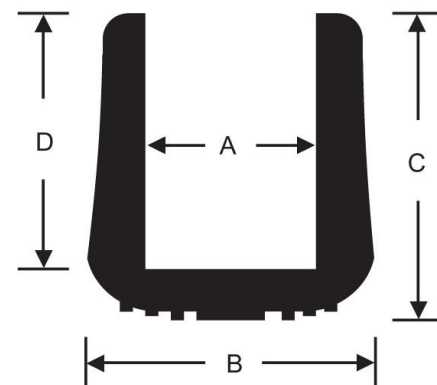

TIP-21C Crutch Stool And Furniture Tips

Item # TIP-21C Crutch Stool And Furniture Tips
Manufacturer: RPM Mechanical, Inc.

Specifications

Color	Black
Durometer	60
Inside Diameter A (in)	1 1/16
Inside Height D (in)	1 11/32
Manufacturer	RPM Mechanical Inc.
Outside Diameter B (in)	1 21/32
Product Type	Tips
To Fit (in)	1 1/8
Total Height (C) (in)	1 21/32