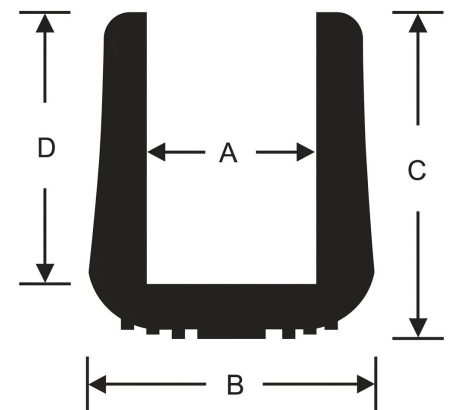

TIP-21C Crutch Stool And Furniture Tips

Item # TIP-21C Crutch Stool And Furniture Tips
Manufacturer: RPM Mechanical, Inc.

Specifications

Color	Black
Durometer	60
Inside Diameter A (in)	1 1/16
Inside Height D (in)	1 11/32
Manufacturer	RPM Mechanical Inc.
Outside Diameter B (in)	1 21/32
Product Type	Tips
To Fit (in)	1 1/8
Total Height (C) (in)	1 21/32