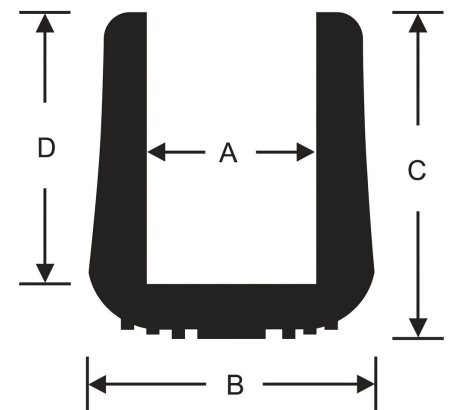

TIP-22C Crutch Stool And Furniture Tips

Item # TIP-22C Crutch Stool And Furniture Tips
Manufacturer: RPM Mechanical, Inc.

Specifications

Color	Black
Durometer	60
Inside Diameter A (in)	1 3/16
Inside Height D (in)	1 7/16
Manufacturer	RPM Mechanical Inc.
Outside Diameter B (in)	1 3/4
Product Type	Tips
To Fit (in)	1 1/4
Total Height (C) (in)	1 13/16