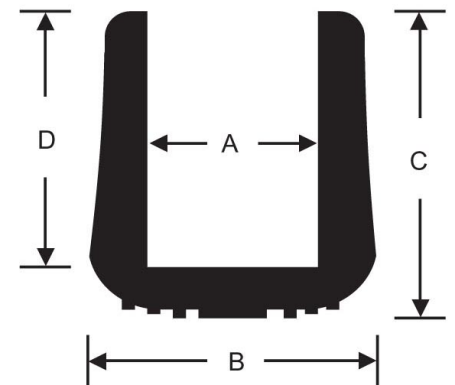

# TIP-22C Crutch Stool And Furniture Tips

Item # TIP-22C Crutch Stool And Furniture Tips  
Manufacturer: RPM Mechanical, Inc.

## Specifications

Color	Black
Durometer	60
Inside Diameter A (in)	1 3/16
Inside Height D (in)	1 7/16
Manufacturer	RPM Mechanical Inc.
Outside Diameter B (in)	1 3/4
Product Type	Tips
To Fit (in)	1 1/4
Total Height (C) (in)	1 13/16