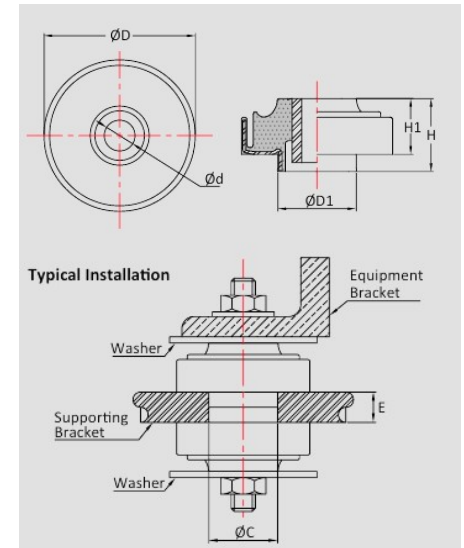

VCM-66-70 Mount

Item # VCM-66-70 Mount

Manufacturer: RPM Mechanical Inc

Specifications

d (mm)	18.8
D (mm)	66
D1 (mm)	39.8
H (mm)	38
H1 (mm)	29.5
C (mm)	40.0-40.3
E (mm)	19/20
Bolt Size	M16
Max. Bolt Torque (N/m)	240
Max Load (kg)	70