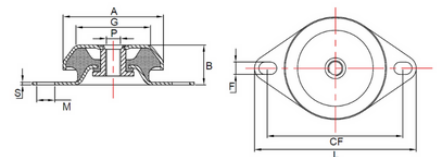

VFM-1063810-45-M10 Flanged Mount

Item # VFM-1063810-45-M10 Flanged Mount

Specifications

A (mm)	106
B (mm)	38
CF (Metric)	138 - 146
F x M	12.5 x 19
G (mm)	80
L (mm)	171
Max Load (kg)	250
P (mm)	M10
S (mm)	4