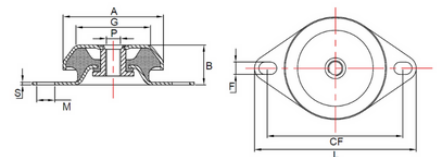

VFM-1063810-60-M10 Flanged Mount

Item # VFM-1063810-60-M10 Flanged Mount

Specifications

A (mm)	106
B (mm)	38
CF (Metric)	138 - 146
F x M	12.5 x 19
G (mm)	80
L (mm)	171
Max Load (kg)	350
P (mm)	M10
S (mm)	4