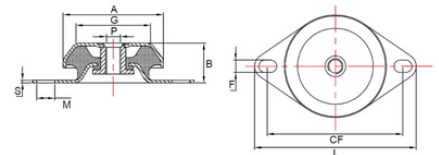

VFM-1063812-45-M12 Flanged Mount

Item # VFM-1063812-45-M12 Flanged Mount

Specifications

A (mm)	106
B (mm)	38
CF (Metric)	138 - 146
F x M	12.5 x 19
G (mm)	80
L (mm)	171
P (mm)	M12
S (mm)	4
Max Load (kg)	250