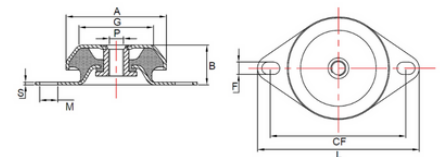

VFM-1064210-1-M10 Flanged Mount

Item # VFM-1064210-1-M10 Flanged Mount

Specifications

A (mm)	106
B (mm)	42
CF (Metric)	138 - 146
F x M	12.5 x 19
G (mm)	80
L (mm)	171
Max Load (kg)	200
P (mm)	M10
S (mm)	4