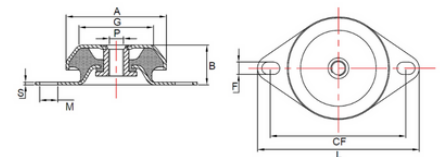

VFM-1064210-3-M10 Flanged Mount

Item # VFM-1064210-3-M10 Flanged Mount

Specifications

A (mm)	106
B (mm)	42
CF (Metric)	138 - 146
F x M	12.5 x 19
G (mm)	80
L (mm)	171
Max Load (kg)	500
P (mm)	M10
S (mm)	4