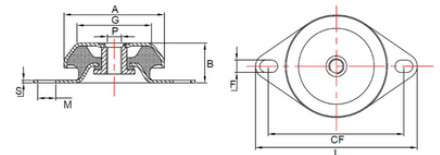

VFM-1064216-1-M16 Flanged Mount

Item # VFM-1064216-1-M16 Flanged Mount

Specifications

| | |
|---------------|-----------|
| A (mm) | 106 |
| B (mm) | 42 |
| CF (Metric) | 138-146 |
| F x M | 12.5 x 19 |
| G (mm) | 80 |
| L (mm) | 171 |
| P (mm) | M16 |
| S (mm) | 4 |
| Max Load (kg) | 200 |