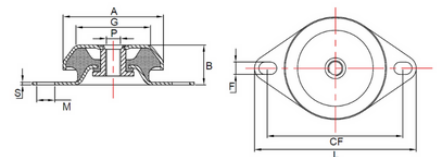

VFM-1064216-2-M16 Flanged Mount

Item # VFM-1064216-2-M16 Flanged Mount

Specifications

A (mm)	106
B (mm)	42
CF (Metric)	138-146
F x M	12.5 x 19
G (mm)	80
L (mm)	171
P (mm)	M16
S (mm)	4
Max Load (kg)	375

[Request for Quote](#)