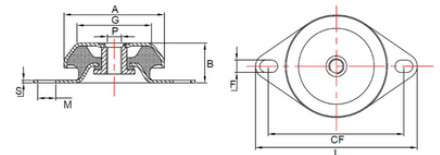

VFM-10850-60-M16 Flanged Mount

Item # VFM-10850-60-M16 Flanged Mount

Specifications

| | |
|---------------|------|
| A (mm) | 108 |
| B (mm) | 50 |
| CF (Metric) | 160 |
| F x M | 16.5 |
| G (mm) | 83 |
| L (mm) | 190 |
| Max Load (kg) | 600 |
| P (mm) | M16 |
| S (mm) | 5 |