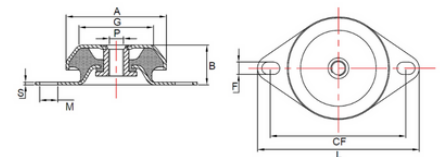

VFM-11548-60-M16 Flanged Mount

Item # VFM-11548-60-M16 Flanged Mount

Specifications

A (mm)	115
B (mm)	48
CF (Metric)	160
F x M	14 x 11
G (mm)	85
L (mm)	190
Max Load (kg)	1250
P (mm)	M16
S (mm)	4

[Request for Quote](#)