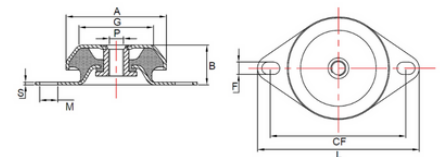

VFM-1214212-45-M12 Flanged Mount

Item # VFM-1214212-45-M12 Flanged Mount

Specifications

A (mm)	121
B (mm)	42
CF (Metric)	150 - 163
F x M	13.5
G (mm)	92
L (mm)	190
Max Load (kg)	400
P (mm)	M12
S (mm)	4

[Request for Quote](#)