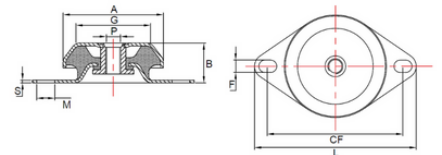

VFM-1214212-45-M12 Flanged Mount

Item # VFM-1214212-45-M12 Flanged Mount

Specifications

A (mm)	121
B (mm)	42
CF (Metric)	150 - 163
F x M	13.5
G (mm)	92
L (mm)	190
Max Load (kg)	400
P (mm)	M12
S (mm)	4

[Request for Quote](#)