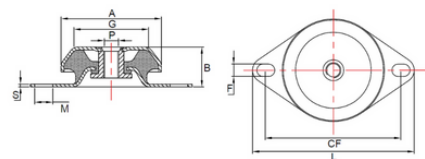

VFM-1214216-45-M16 Flanged Mount

Item # VFM-1214216-45-M16 Flanged Mount

Specifications

A (mm)	121
B (mm)	42
CF (Metric)	150 - 163
F x M	13.5
G (mm)	92
L (mm)	190
P (mm)	M16
S (mm)	4
Max Load (kg)	400

[Request for Quote](#)