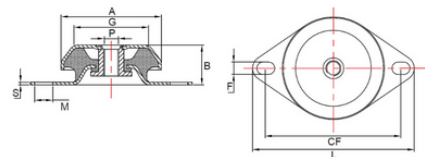

VFM-1214216-45-M16 Flanged Mount

Item # VFM-1214216-45-M16 Flanged Mount

Specifications

A (mm)	121
B (mm)	42
CF (Metric)	150 - 163
F x M	13.5
G (mm)	92
L (mm)	190
P (mm)	M16
S (mm)	4
Max Load (kg)	400

[Request for Quote](#)