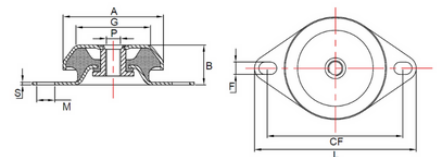

VFM-1214216-60-M16 Flanged Mount

Item # VFM-1214216-60-M16 Flanged Mount

Specifications

A (mm)	121
B (mm)	42
CF (Metric)	150 - 163
F x M	13.5
G (mm)	92
L (mm)	190
P (mm)	M16
S (mm)	4
Max Load (kg)	625

[Request for Quote](#)