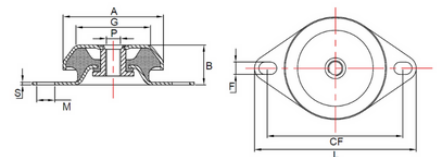

VFM-12548-40-M16 Flanged Mount

Item # VFM-12548-40-M16 Flanged Mount

Specifications

A (mm)	125
B (mm)	48
CF (Metric)	150 - 163
F x M	14 x 11
G (mm)	99
L (mm)	192
Max Load (kg)	350
P (mm)	M16
S (mm)	4

[Request for Quote](#)