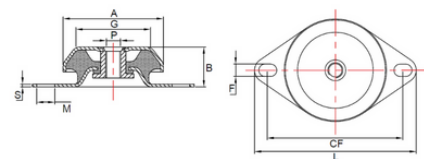

VFM-14448-2-M16 Flanged Mount

Item # VFM-14448-2-M16 Flanged Mount

Specifications

A (mm)	155
B (mm)	48
CF (Metric)	176 - 188
F x M	14 x 11
G (mm)	120
L (mm)	216
Max Load (kg)	750
P (mm)	M16
S (mm)	4

[Request for Quote](#)