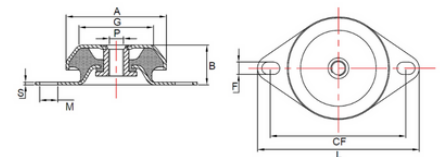

VFM-48238-40-M8 Flanged Mount

Item # VFM-48238-40-M8 Flanged Mount

Specifications

A (mm)	48
B (mm)	23
CF (Metric)	68
F x M	6.1
G (mm)	34
L (mm)	84
P (mm)	M8
S (mm)	2
Max Load (kg)	40

[Request for Quote](#)