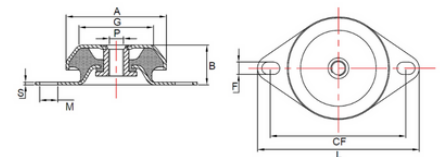

VFM-633510-1-M10 Flanged Mount

Item # VFM-633510-1-M10 Flanged Mount

Specifications

A (mm)	63
B (mm)	35
CF (Metric)	76 - 90
F x M	9 x 14
G (mm)	50
L (mm)	110
Max Load (kg)	40
P (mm)	M10
S (mm)	2.5

[Request for Quote](#)