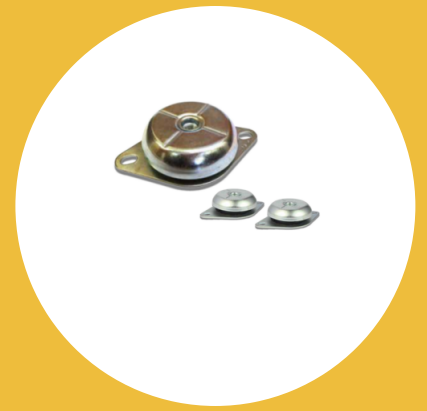

VFM-633510-1-M10 Flanged Mount

Item # VFM-633510-1-M10 Flanged Mount

Specifications

A (mm)	63
B (mm)	35
CF (Metric)	76 - 90
F x M	9 x 14
G (mm)	50
L (mm)	110
Max Load (kg)	40
P (mm)	M10
S (mm)	2.5

[Request for Quote](#)