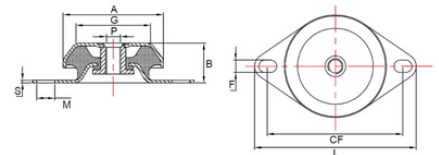

VFM-633510-2-M10 Flanged Mount

Item # VFM-633510-2-M10 Flanged Mount

Specifications

A (mm)	63
B (mm)	35
CF (Metric)	76 - 90
F x M	9 x 14
G (mm)	50
L (mm)	110
Max Load (kg)	60
P (mm)	M10
S (mm)	2.5

[Request for Quote](#)