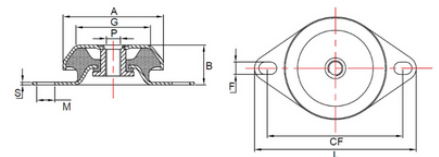

VFM-633510-2-M10 Flanged Mount

Item # VFM-633510-2-M10 Flanged Mount

Specifications

A (mm)	63
B (mm)	35
CF (Metric)	76 - 90
F x M	9 x 14
G (mm)	50
L (mm)	110
Max Load (kg)	60
P (mm)	M10
S (mm)	2.5

[Request for Quote](#)